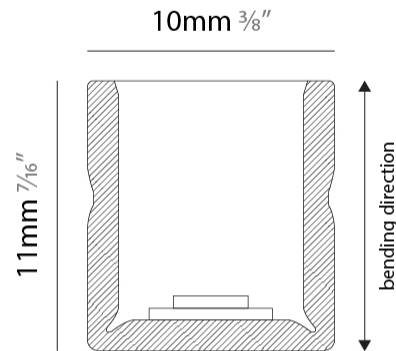

FLEXLITE WAVE SURFACE

E12W0009-

base number Color
Temperature

1. To build a product code in our configurator select the specify button on the base model # product page
2. To build a manual product code on this datasheet choose from the options listed below in blue font and add the suffix to the base model #

GENERAL

Series: Flexlite
Subseries: Flexlite Wave
Brand: Unonovesette
Division: Exterior
Mounting Type: Surface
Mounting Location: Wall
Subcategory: Wall Effect

PHYSICAL

Shape: Abstract
Length (mm): 1000
Length (in): 39 ³/₈
Width (mm): 10
Width (in): 0 ³/₈
Height (mm): 11
Height (in): 0 ⁷/₁₆
Light Distribution: Omnidirectional
Diffuser: Polyurethane - Opal
Fixture Finish: WHI
Fixture Material: PVC / Polyurethane
Cable Details: Neoprene 300mm 2x0.5 mm2
Upon Request: Custom length - maximum of 5 meters

ELECTRICAL

Lamp Type: LED
Input Wattage (W): 13.57/m
Total Output Wattage (W): 11.21/m
Dimming: Non-Dimmable / 0-10V Dimming
Driver Included: No
Driver Location: Remote
Driver Type: Constant Voltage - Universal
Driver Class: Class 2
Input Voltage (V): 120 - 277
Output Voltage (V): 24

LED

Color Temperature (°K): 2700 / 3050 / 4250 / 5100
Max. Delivered Lumen (lm): 420 (3050K)
CRI: >90 CRI
Lamp Life (hrs): 100000
Upon Request: Dim to Warm

OPTICAL

Optic°: 120° Diffused light

RATINGS AND CERTIFICATIONS

Certified By: Certified for North American Standards
IP rating: IP68 (for permanent submersion 5m)