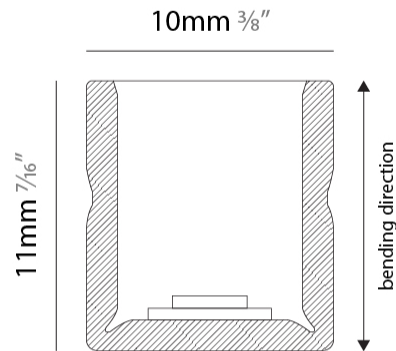

FLEXLITE WAVE SURFACE

E12W0008-

base number Color
Temperature

1. To build a product code in our configurator select the specify button on the base model # product page
2. To build a manual product code on this datasheet choose from the options listed below in blue font and add the suffix to the base model #

GENERAL

Series: Flexlite
Subseries: Flexlite Wave
Brand: Unonovesette
Division: Exterior
Mounting Type: Surface
Mounting Location: Wall
Subcategory: Wall Effect

PHYSICAL

Shape: Abstract
Length (mm): 1000
Length (in): 39 ³/₈
Width (mm): 10
Width (in): 0 ³/₈
Height (mm): 11
Height (in): 0 ⁷/₁₆
Light Distribution: Omnidirectional
Diffuser: Polyurethane - Opal
Fixture Finish: WHI
Fixture Material: PVC / Polyurethane
Cable Details: Neoprene 300mm 2x0.5 mm2
Upon Request: Custom length - maximum of 5 meters

ELECTRICAL

Lamp Type: LED
Input Wattage (W): 13.57/m
Total Output Wattage (W): 11.21/m
Dimming: Non-Dimmable / 0-10V Dimming
Driver Included: No
Driver Location: Remote
Driver Type: Constant Voltage - Universal
Driver Class: Class 2
Input Voltage (V): 120 - 277
Output Voltage (V): 24

LED

Color Temperature (°K): 2700 / 3050 / 4250 / 5100
Max. Delivered Lumen (lm): 420 (3050K)
CRI: >85 CRI
Lamp Life (hrs): 100000
Upon Request: Dim to Warm

OPTICAL

Optic°: 120° Diffused light

RATINGS AND CERTIFICATIONS

Certified By: Certified for North American Standards
IP rating: IP68 (for permanent submersion 5m)